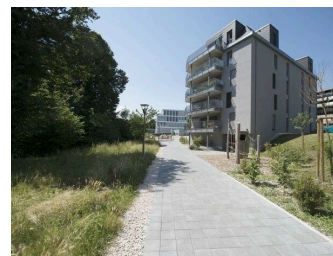

# deRham

CH-1010 Lausanne, Chemin de Bérée 8 A

Price	CHF 1'680.00/month
Service costs	CHF 210.00/month
<b>Total</b>	<b>CHF 1'890.00/month</b>

Reference : 1040.01.010002

Number of rooms : 2.5

Location floor : 1st floor