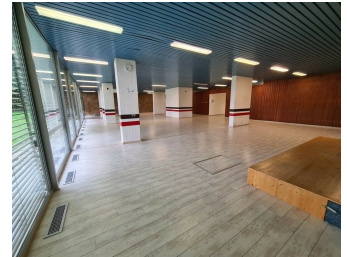

deRham

CH-1008 Prilly, Avenue de la Rochelle 5

Price	CHF 6'500.00/month
Service costs	Not included
Total	CHF 6'500.00/month

Reference : 2701.04.000010

Useful surface : 500 m²

Service costs : Not included

Availability : 29.09.2023