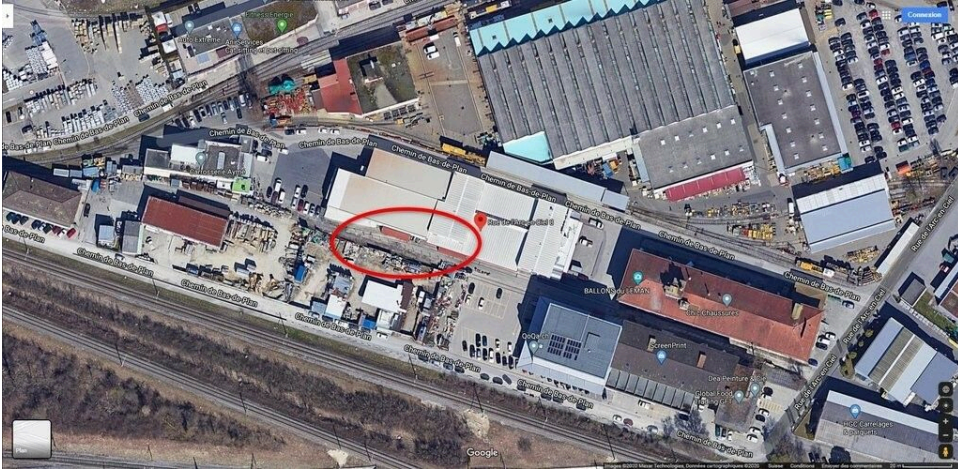

# deRham

CH-1030 Bussigny-près-Lausanne, Rue de l'Arc-en-Ciel 8

Price	
Service costs	Not included
<b>Total</b>	<b>CHF 80.00/month</b>

Reference : 8276.91.000028

Service costs : Not included

Availability : Immediate