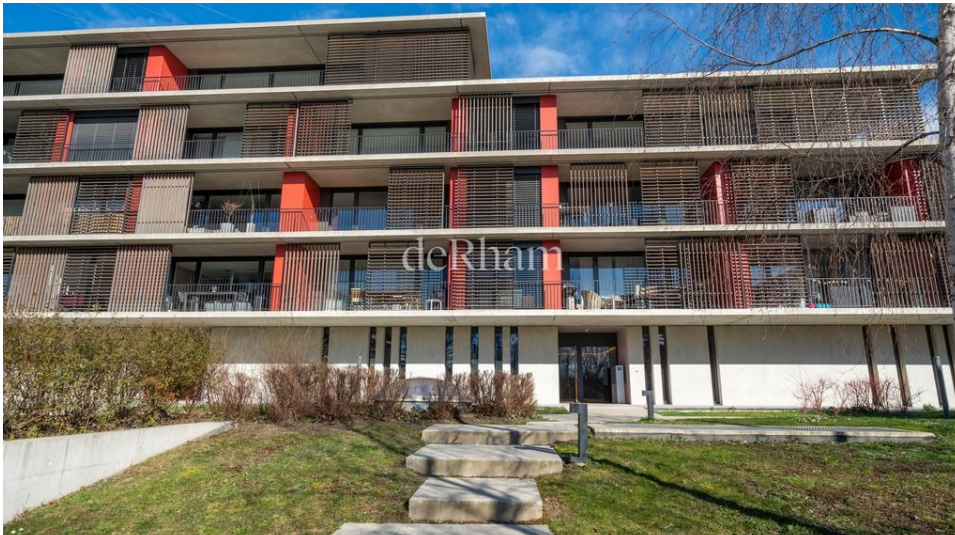

deRham

For Rent: Indoor motorcycle parking space

CH-1052 Le Mont-sur-Lausanne, Chemin des Champs-Meunier 1

Price	CHF 20.00/month
Service costs	Not included
Total	CHF 20.00/month

Reference : 2500.91.000002